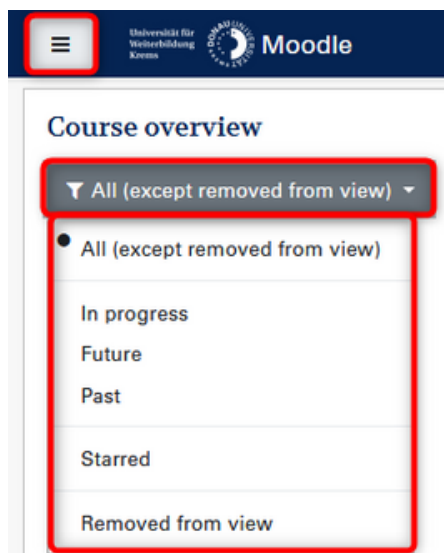

• Apply filters: