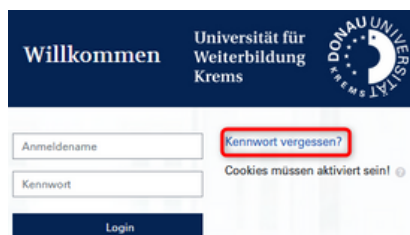

Login & Dashboard in Moodle

Login & Resetting Your Password

You will receive your personal access data from your respective course management.

Login: <https://moodle.donau-uni.ac.at>

- Password forgotten: Just right beside the login-mask you find the button for resetting your password. Pressing the button prompts instructions on how to reset your password.
- Notice: After 5 unsuccessful login attempts, your account will be temporarily blocked. You will receive a link for further steps via mail by UWK-TechSupport.