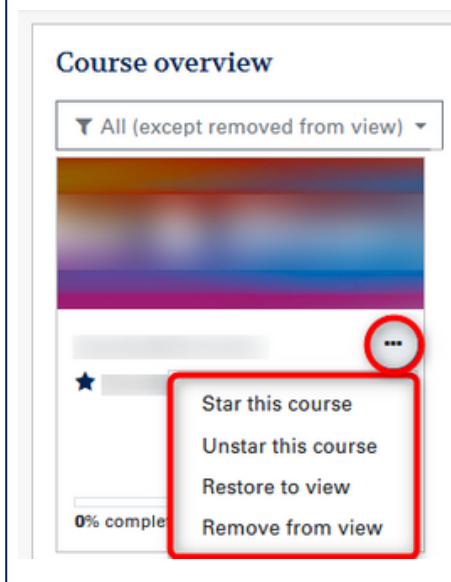

Login & Dashboard in Moodle

Login & Resetting Your Password

You will receive your personal access data from your respective course management.

Login: <https://moodle.donau-uni.ac.at>

- Password forgotten: Just right beside the login-mask you find the button for resetting your password. Pressing the button prompts instructions on how to reset your password.
- Notice: After 5 unsuccessful login attempts, your account will be temporarily blocked. You will receive a link for further steps via mail by UWK-TechSupport.

Your Dashboard

There are several settings you can use to customise your dashboard according to your needs:

• Apply filters:

• Define favorite courses:

• Change course view:

• Sort courses:

Your Profile

By customising your profile information, you can introduce yourself: