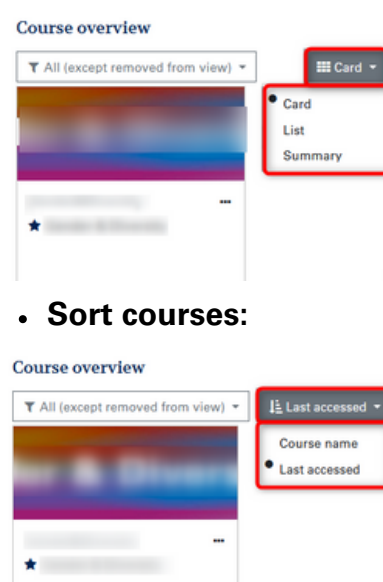

Your Dashboard

There are several settings you can use to customise your dashboard according to your needs:

• Apply filters:

• Define favorite courses:

• Change course view:

• Sort courses:

Your Profile

By customising your profile information, you can introduce yourself: