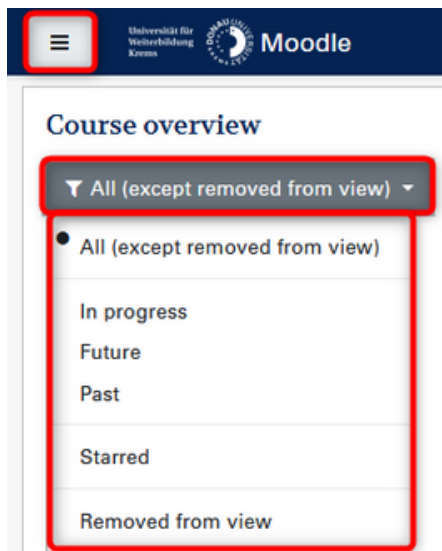

• Apply filters: