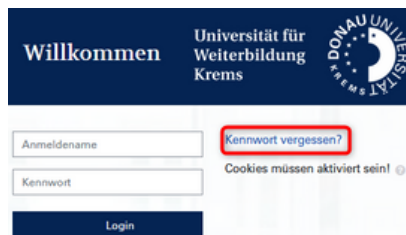

Login & Dashboard in Moodle

Login & Resetting Your Password

You will receive your personal access data from your respective course management.

Login: <https://moodle.donau-uni.ac.at>

- Password forgotten: Just right beside the login-mask you find the button for resetting your password. Pressing the button prompts instructions on how to reset your password.
- Notice: After 5 unsuccessful login attempts, your account will be temporarily blocked. You will receive a link for further steps via mail by UWK-TechSupport.