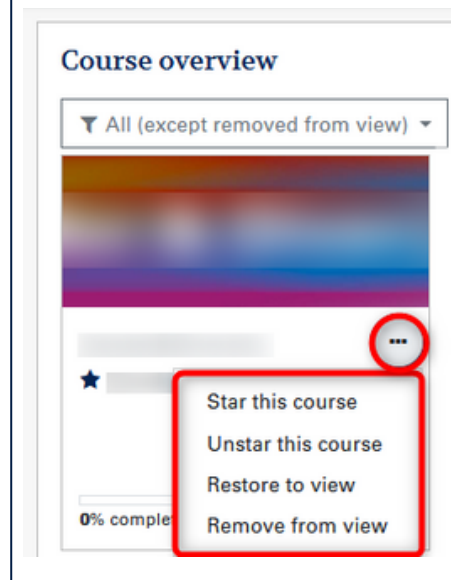

Login & Dashboard in Moodle

Login & Resetting Your Password

You will receive your personal access data from your respective course management.

Login: <https://moodle.donau-uni.ac.at>

- Password forgotten: Just right beside the login-mask you find the button for resetting your password. Pressing the button prompts instructions on how to reset your password.
- Notice: After 5 unsuccessful login attempts, your account will be temporarily blocked. You will receive a link for further steps via mail by UWK-TechSupport.

Your Dashboard

There are several settings you can use to customise your dashboard according to your needs:

• Apply filters:

• Define favorite courses:

• Change course view:

• Sort courses:

Your Profile

By costumising your profile information, you can introduce yourself: