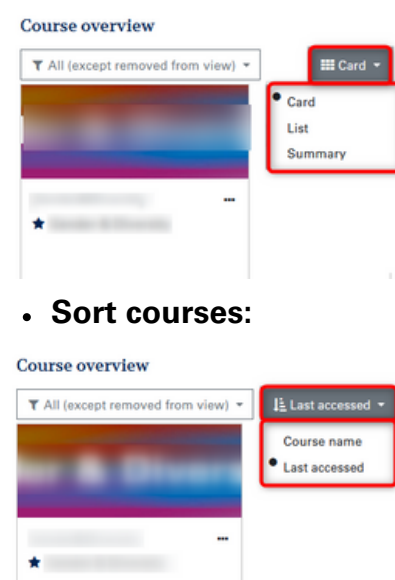

Your Dashboard

There are several settings you can use to customise your dashboard according to your needs:

• Apply filters:

• Define favorite courses:

• Change course view:

• Sort courses:

Your Profile

By costumising your profile information, you can introduce yourself: